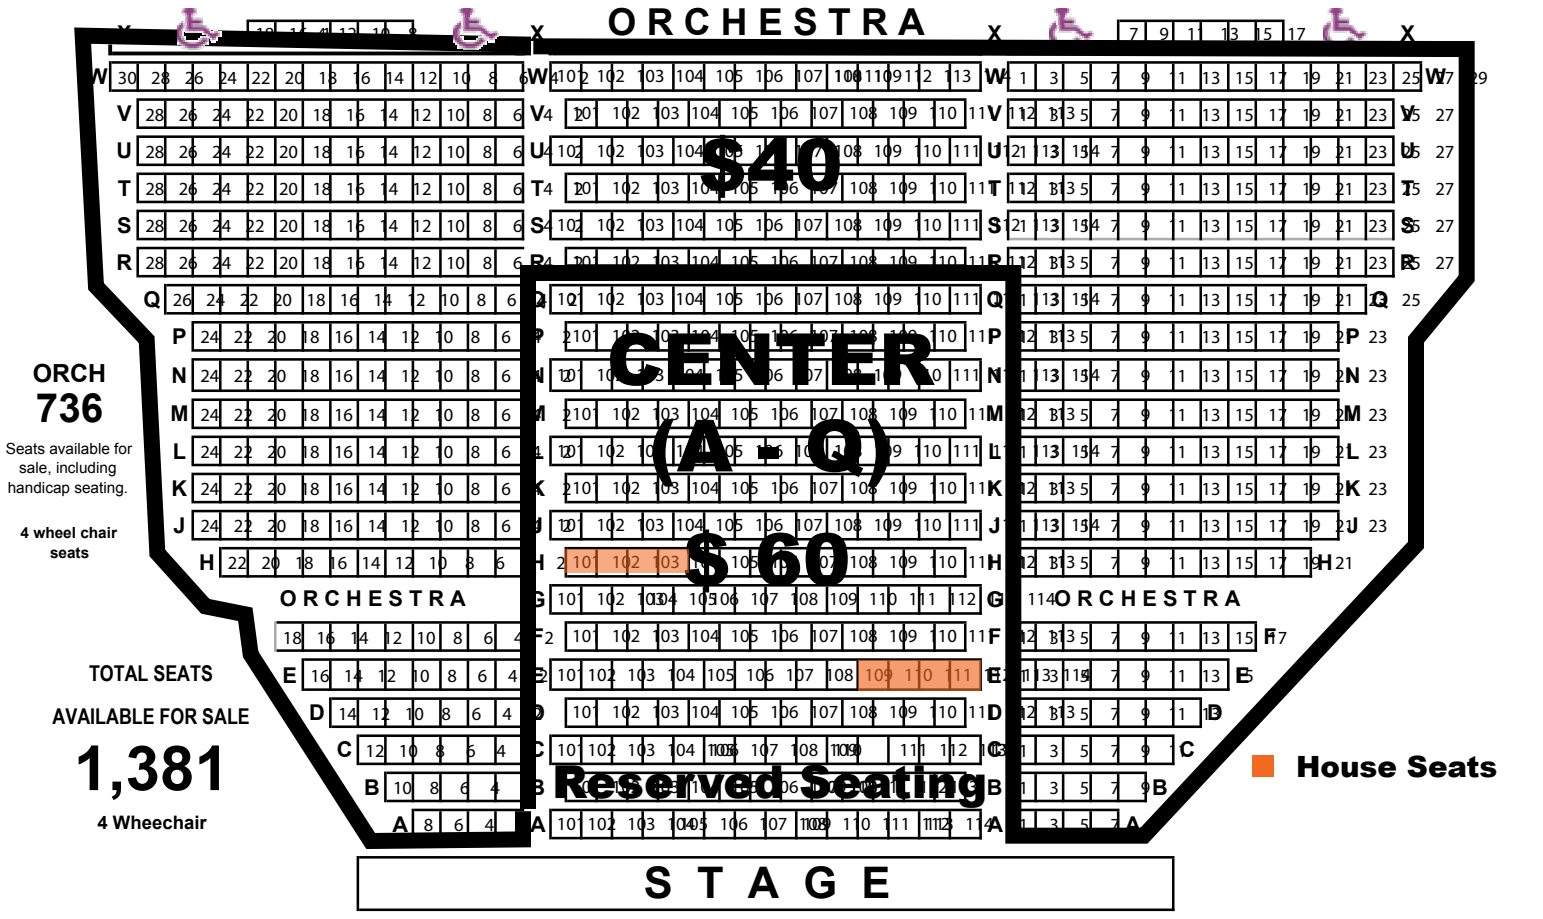

# SEATING MAP

**BALC 464**

Seats available for sale.

**TERR 181**

Seats available for sale.

(Alexander Terrace overhangs Orchestra section at Row K — Balcony continues behind Terrace)

**ORCH 736**

Seats available for sale, including handicap seating.

4 wheel chair seats

TOTAL SEATS AVAILABLE FOR SALE

**1,381**

4 Wheelchair