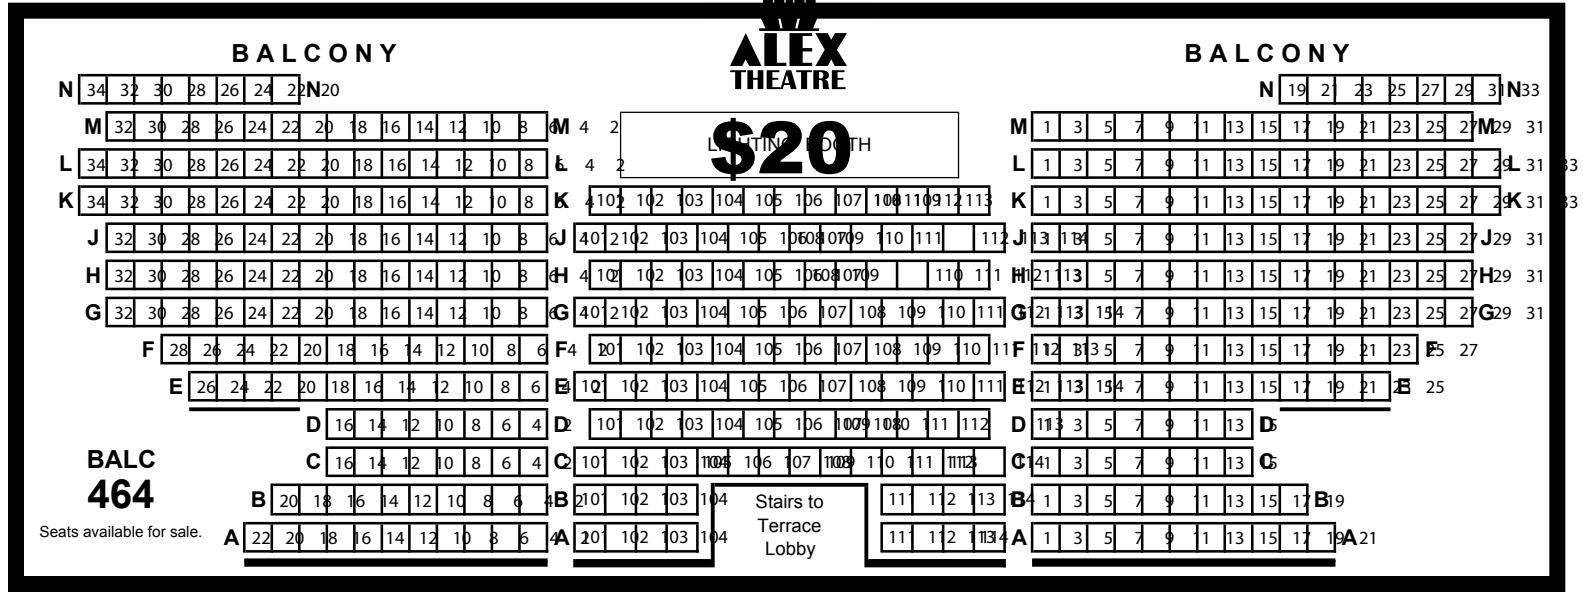

# Alex Theatre

216 North Brand Boulevard  
Glendale, California 91203

# SEATING MAP

**BALC 464**

Seats available for sale.

**TERR 181**

Seats available for sale.

(Alexander Terrace overhangs Orchestra section at Row K — Balcony continues behind Terrace)

**ORCH 736**

Seats available for sale, including handicap seating.

4 wheel chair seats

TOTAL SEATS AVAILABLE FOR SALE

**1,381**

4 Wheelchair